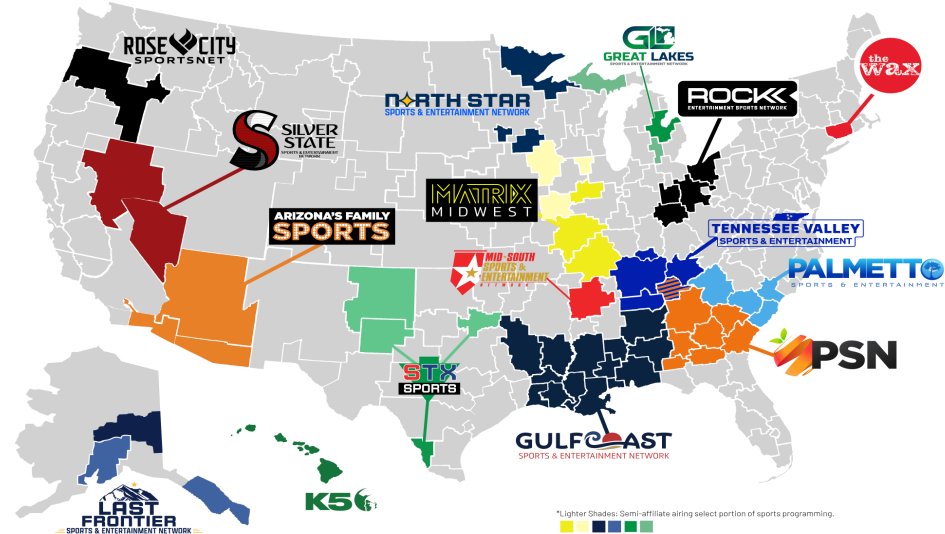

# Gray Media Census of Owned Television Stations

May 15, 2026

DMA	Market	Gray Channels	abc	CBS	FOX	NBC	CW	myTV	TELEMUNDO
25	Nashville, TN	TN Valley				NBC			Tel
50	New Orleans, LA	Gulf Coast			FOX				
209	North Platte, NE			CBS	FOX	NBC	CW	MY	
146	Odessa, TX			CBS			CW	MY	Tel
71	Omaha, NE					NBC			
200	Ottumwa, IA				FOX	NBC	CW		
92	Paducah,KY-Cape Gir.,MO	Matrix Midwest	ABC	CBS			CW		Tel
37	Palm Beach, FL				FOX				
143	Panama City, FL			CBS		NBC		MY	Tel
194	Parkersburg, WV			CBS	FOX	NBC	CW	MY	
57	Pensacola, FL-Mobile, AL	Gulf Coast			FOX				Tel
122	Peoria, IL	Matrix Midwest	ABC			NBC	CW	MY	
12	Phoenix, AZ	3TV, AZ Family Sports		CBS					
23	Portland, OR	Rose City			FOX			MY	
206	Presque Isle, ME			CBS	FOX	NBC	CW		
177	Quincy, IL	Matrix Midwest			FOX	NBC	CW	MY	
170	Rapid City, SD		ABC		FOX				
103	Reno, NV	Silver State	ABC				CW		Tel
54	Richmond, VA					NBC	CW		
70	Roanoke, VA			CBS				MY	
152	Rochester, MN	North Star			FOX	NBC	CW		
137	Rockford, IL	Matrix Midwest		CBS		NBC	CW		
27	Salt Lake City, UT	Gray Sports							
84	Savannah, GA	Peachtree		CBS					Tel
159	Sherman, TX	South TX		CBS	FOX			MY	Tel
91	Shreveport, LA	Gulf Coast		CBS					Tel
150	Sioux City, IA	Matrix Midwest				NBC	CW		
112	Sioux Falls, SD		ABC		FOX	NBC			
99	South Bend, IN					NBC			
115	Springfield, MA		ABC	CBS	FOX				
74	Springfield, MO		ABC			NBC	CW		Tel
24	St. Louis, MO	Matrix Midwest		CBS				MY	
104	Tallahassee, FL			CBS				MY	Tel
11	Tampa, FL (Sarasota)		ABC						
160	Terre Haute, IN			CBS	FOX				

Ranks refer to the average all-day audience ratings during 2025, according to Nielsen.

\*In addition to the full-power markets identified above, Gray broadcasts Telemundo on low power stations in the Chattanooga, TN and Dayton, OH markets.