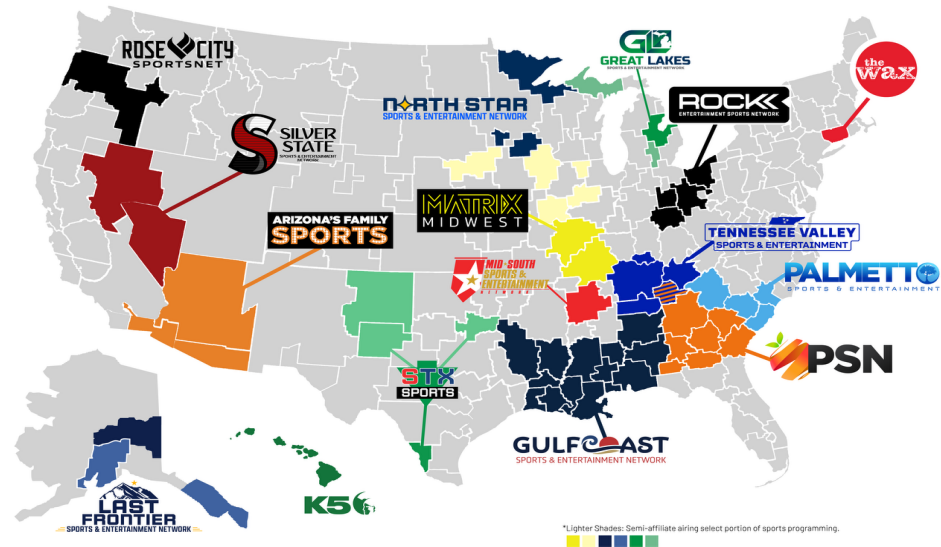

Gray Media Census of Owned Television Stations

June 9, 2026

DMA	Market	Gray Channels	abc	CBS	FOX	NBC	CW	myTV	TELEMUNDO
81	Toledo, OH		ABC				CW		
141	Topeka, KS			CBS				MY	
62	Tucson, AZ	AZ Family Sports		CBS					
107	Tyler, TX		ABC						Tel
83	Waco, TX			CBS			CW		Tel
180	Watertown, NY			CBS	FOX				
133	Wausau, WI			CBS	FOX		CW	MY	
189	West Lafayette, IN			CBS			CW		
149	Wichita Falls, TX		ABC						Tel
72	Wichita, KS			CBS			CW		
125	Wilmington, NC					NBC			Tel
163	Yuma, AZ	AZ Family Sports							
117	TOTALS	61	30	55	35	59	51	37	44

Gray's Broadcast Sports Networks

- **37%** US TV household reach across all markets
- **67%** #1 station in 78 of 116 Nielsen measured TV markets
- **87%** #1 and/or #2 station in 101 of 116 Nielsen measured TV markets
- **90%** Markets now airing local professional sports outside of Big Four Networks
- **52%** DMAs with a Gray-owned broadcast sports network

Ranks refer to the average all-day audience ratings during 2025, according to Nielsen.

*In addition to the full-power markets identified above, Gray broadcasts Telemundo on low power stations in the Chattanooga, TN and Dayton, OH markets.